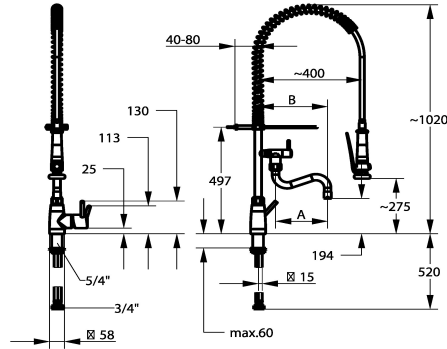

KWC GASTRO E Lever mixer – Commercial kitchen

Modell-Linie: GASTRO E | 24.561.144.700FL
Taps | Dishwashing

KWC-No.

125567

stainless steel, A 200, B 270, flexible connection hoses

- * Lever mixer
- * Suspension spring
- * TouchProtect - anti-scald protection thanks to the "double skin" principle
- * Intrinsically safe against backflow and cross flow
- * Swivel spout
 - with adjustable gland
 - Jet regulator
- * Pre-rinse spray
 - with integrated delayed closing device to minimize water hammer
 - with valve maintenance unit for cleaning and swivelling sieve jet
- SprayClean - easy to clean and actively prevents limescale

- buildup
 - SprayLock - lockable jet spray
 - PowerClean - needle spray mode
- * OptimalSpace - ample space for washing or working
- * KWC cartridge XL 46 - high capacity
 - with ceramic discs
 - flow rate and temperature continuously variable
 - temperature limitation
- * Flexible connection hoses 1/2" with transition to 3/4"
- * Fastening by means of threaded sleeve 1 1/4"
- * Mounting hole size ø42 mm

NEW

Technical Data

Energy label	G
Flow rate	24.9
Connection	Thermosatic
Spout	2
Handling	2
Kitchenspray	4
Projection B	B 270
Color code	stainless steel
Installation type	yes
Faucet_typ	Lever mixer
Acoustic group	2
Projection A	A 200

Energy label	G
Flow rate	24.9
Connection	Thermosatic
Spout	2
Handling	2
Kitchenspray	4
Projection B	B 270
Color code	stainless steel
Installation type	yes
Faucet_typ	Lever mixer
Acoustic group	2
Projection A	A 200