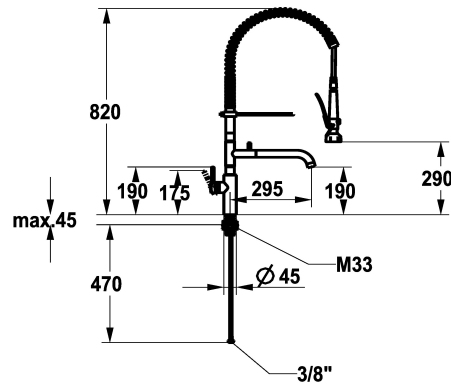

KWC BISTRO E Lever mixer – Kitchen

Modell-Linie: BISTRO E | 10.581.144.700FL
Taps | Dishwashing

KWC-No.

125696
stainless steel, A 295, flexible connection hoses

- * Lever mixer
- * Suspension spring
- * TouchProtect - anti-scald protection thanks to the "double skin" principle
- * Intrinsically safe against backflow and cross flow
- * Swivel spout
 - Neoperl® Caché® laminar
- * Pre-rinse spray
 - with integrated delayed closing device to minimize water hammer with valve maintenance unit for cleaning
 - SprayLock - lockable jet spray

- PowerClean - needle spray mode
- 2 jet types
- * OptimalSpace - ample space for washing or working
- * KWC cartridge M 35 S
 - with ceramic discs
 - flow rate and temperature continuously variable
- * Flexible connection hoses 3/8"
- * QuickInstallation - Fastening via threaded connection with locking screws
- * Mounting hole size ø35 mm

NEW

Technical Data

Connection
Spout
Handling
Kitchenspray
Color code
Installation type
Faucet_typ
Projection A

Thermosatic
yes
2
4
stainless steel
yes
Lever mixer
A 295

Spare Parts

Service key Neoperl © Caché ©, STD,

KWC BISTRO E
Lever mixer – Kitchen

Modell-Linie: BISTRO E | 10.581.144.700FL
Taps | Dishwashing

24 mm, grey

635231
Z.635.231
