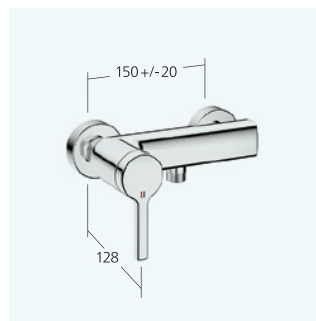

26.009.733.000

all chrome AD 150 +/- 20 mm, A 180 without hand shower, hose and bracket

Shower

Thermostatic mixer design

- EcoProtect - water-saving device
- TouchProtect - anti-scald protection thanks to the "double skin" principle
- SkinProtect - Safety stop prevents scalding
- Turning handle to control flow
- Intrinsicly safe against backflow
- Thermostatic precision control unit
- constant water temperature (even when mains pressure fluctuates)
- fast response
- Wall connections 1/2" x 3/4", without shut-off valve eccentric 10 mm

26.009.130.000

all chrome AD 150 +/- 20 mm without hand shower and hose

Shower

Lever mixer

- Intrinsicly safe against backflow
- Flow rate and temperature continuously variable
- Temperature limitation
- Wall connections 1/2" x 3/4", without shut-off valve eccentric 10 mm