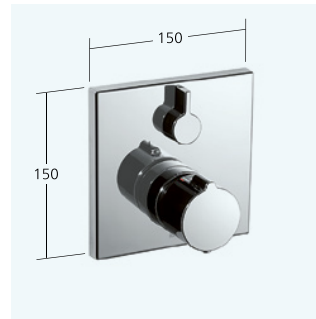

Shower

1. Trim kit with thermostatic function unit design
2. Outflow top or below
   - SkinProtect - Safety stop prevents scalding
   - Turning handle to control flow
   - Intrinsicly safe against backflow
   - Scope of delivery:
     - Function unit, temperature lever, sleeve, cover plate, holder for escutcheon handle to control flow
     - Fastening of the cover plate without screws
   - To be ordered separately:
     - Unit for concealed installation KWC BLUEBOX®
     - 1/2", without shut-off valve, 39.999.900.931
     - 3/4" (1/2"), with shut-off valve, 39.999.910.931
     - 3/4", with shut-off valve 39.999.930.931

21.004.801.000 all chrome