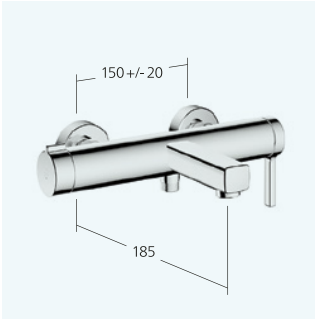

Tub

Lever mixer

- TouchProtect - anti-scald protection thanks to the "double skin" principle
- Intrinsicly safe against backflow
- Fixed spout
  - Neoperl® Perlator® laminar
- Flow rate and temperature continuously variable
- Temperature limitation
- Wall connections 1/2" x 3/4", without shut-off valve eccentric 10 mm

20.462.483.000

all chrome AD 150 +/- 20 mm, A 185 without hand shower, hose and bracket