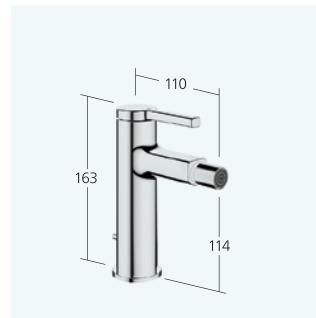

Bidet

Lever mixer

- Fixed spout
  - ball joint aerator Neoperl® Caché®
- Flow rate and temperature continuously variable
- QuickInstallation - Fastening via threaded connection with locking screws

13.461.041.000FL all chrome A 110
with pop-up valve