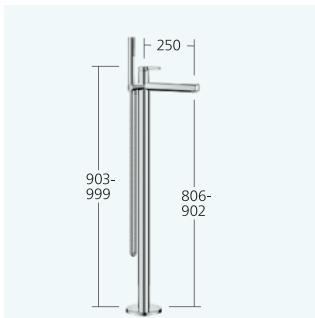

11.462.063.000 all chrome A 175

11.462.064.000 all chrome A 225

**Basin**

Trim kit Lever mixer

- Fixed spout
 - Neoperl® Perlator® SSR, swivelling jet regulator
- OptimalSpace - ample space for washing or working
- Flow rate and temperature continuously variable
- To be ordered separately:
 - Unit for concealed installation ½" 39.001.402.000

11.462.033.000 all chrome A 175

11.462.034.000 all chrome A 225

**Tub**

Lever mixer

- For freestanding tub
- Fixed spout
 - Neoperl® Perlator® laminar
- Flow rate and temperature continuously variable
- Temperature limitation
- Scope of delivery:
 - Hand shower KWC FIT-X slim 26.000.103.000
 - Shower hose 1500 mm, metal
- To be ordered separately:
 - Unit for concealed installation 39.000.602.931