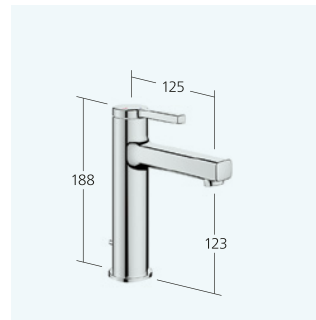

12.468.031.000FL all chrome A 105 with pop-up valve

12.468.071.000FL all chrome A 105 without pop-up valve

12.468.631.000FL all chrome A 105 with Push Open

**Basin**

Lever mixer

- EcoProtect - water-saving device
- Fixed spout
 - Neoperl® Perlator® SSR, swivelling jet regulator
- Flow rate and temperature continuously variable
- QuickInstallation - Fastening via threaded connection with locking screws

12.468.042.000FL all chrome A 125 with pop-up valve

12.468.052.000FL all chrome A 125 without pop-up valve

12.468.642.000FL all chrome A 125 with Push Open

**Basin**

Lever mixer

- CoolFix - Cold water flow with a centered lever
- EcoProtect - water-saving device
- Fixed spout
 - Neoperl® Perlator® SSR, swivelling jet regulator
- Flow rate and temperature continuously variable
- QuickInstallation - Fastening via threaded connection with locking screws