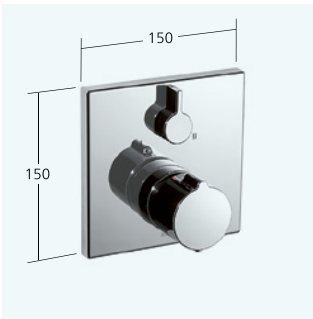

Tub

1. Trim kit with thermostatic function unit design
2. Outflow top and below
   - SkinProtect - Safety stop prevents scalding
   - Turning handle to control flow and for diverter
   - Intrinsicly safe against backflow
   - Scope of delivery:
     - Function unit, temperature lever, sleeve, cover plate, holder for escutcheon handle to control flow and for diverter
     - Fastening of the cover plate without screws
   - To be ordered separately:
     - Unit for concealed installation KWC BLUEBOX®
     - 1/2", without shut-off valve, 39.999.900.931
     - 3/4" (1/2"), with shut-off valve, 39.999.910.931
     - 3/4", with shut-off valve 39.999.930.931

20.004.801.000 all chrome

20.004.811.000 all chrome with vacuum breaker