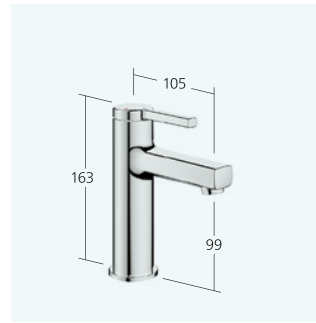

12.468.041.000FL all chrome A 105 with pop-up valve

12.468.051.000FL all chrome A 105 without pop-up valve

12.468.641.000FL all chrome A 105 with Push Open

**Basin**

Lever mixer

- CoolFix - Cold water flow with a centered lever
- EcoProtect - water-saving device
- Fixed spout
 - Neoperl® Perlator® SSR, swivelling jet regulator
- Flow rate and temperature continuously variable
- QuickInstallation - Fastening via threaded connection with locking screws