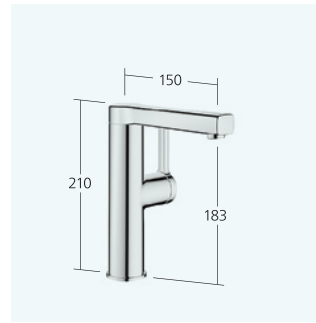

12.468.033.000FL all chrome A 145 with pop-up valve

12.468.073.000FL all chrome A 145 without pop-up valve

12.468.633.000FL all chrome A 145 with Push Open

**Basin**

Lever mixer

- For top-mounted basins
- EcoProtect - water-saving device
- Fixed spout
 - Neoperl® Perlator® SSR, swivelling jet regulator
- OptimalSpace - ample space for washing or working
- Flow rate and temperature continuously variable
- QuickInstallation - Fastening via threaded connection with locking screws

12.468.093.000FL all chrome A 185
without pop-up valve

12.468.663.000FL all chrome A 185
with Push Open

**Basin**

Lever mixer

- Lever installation only possible on the right side
- EcoProtect - water-saving device
- Swivel spout 120°
 - Neoperl® Perlator® SSR, swivelling jet regulator
- OptimalSpace - ample space for washing or working
- Flow rate and temperature continuously variable
- QuickInstallation - Fastening via threaded connection with locking screws