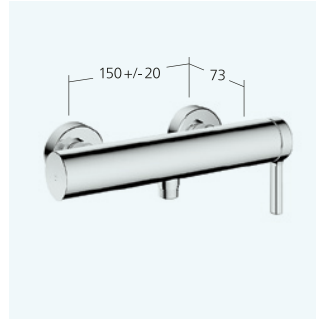

13.461.041.000FL all chrome A 110
with pop-up valve

Tub

Lever mixer

- TouchProtect - anti-scald protection thanks to the "double skin" principle
- Intrinsicly safe against backflow
- Fixed spout
 - Neoperl® Perlator® laminar
- Flow rate and temperature continuously variable
- Temperature limitation
- Wall connections 1/2" x 3/4", without shut-off valve eccentric 10 mm

20.462.483.000

all chrome AD 150 +/- 20 mm, A 185 without hand shower, hose and bracket

Shower

Lever mixer

- TouchProtect - anti-scald protection thanks to the "double skin" principle
- Intrinsicly safe against backflow
- Flow rate and temperature continuously variable
- Temperature limitation
- Wall connections 1/2" x 3/4", without shut-off valve eccentric 10 mm