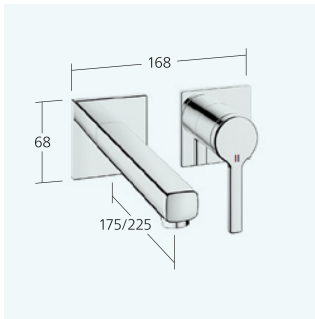

Basin

Trim kit Lever mixer

- Fixed spout
  - Neoperl® Perlator® SSR, swivelling jet regulator
- OptimalSpace - ample space for washing or working
- Flow rate and temperature continuously variable
- To be ordered separately:
  - Unit for concealed installation ½" 39.001.402.000

11.462.063.000 all chrome A 175

11.462.064.000 all chrome A 225