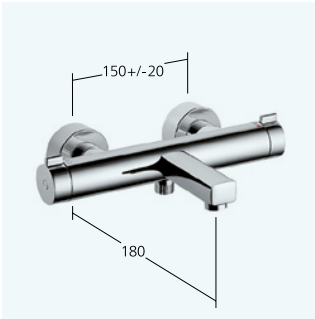

Tub

Thermostatic mixer design

- EcoProtect - water-saving device
- TouchProtect - anti-scald protection thanks to the "double skin" principle
- SkinProtect - Safety stop prevents scalding
- Turning handle to control flow and for diverter
- Intrinsicly safe against backflow
- Fixed spout
  - Neoperl® Cascade®
- Thermostatic precision control unit
- constant water temperature (even when mains pressure fluctuates)
- fast response
- Wall connections 1/2" x 3/4", without shut-off valve eccentric 10 mm

26.009.733.000

all chrome AD 150 +/- 20 mm, A 180 without hand shower, hose and bracket