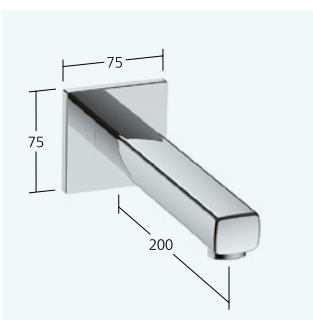

Bathtub spout design

- Fixed spout
- Neoperl® Cascade®
- Connecting thread 1/2"

26.008.033.000 all chrome A 200