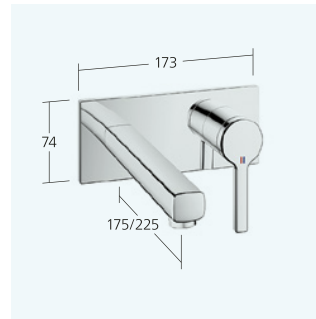

Basin

Trim kit Lever mixer

- Fixed spout
  - Neoperl® Perlator® SSR, swivelling jet regulator
- OptimalSpace - ample space for washing or working
- Flow rate and temperature continuously variable
- To be ordered separately:
  - Unit for concealed installation ½" 39.001.402.000

11.462.033.000 all chrome A 175

11.462.034.000 all chrome A 225