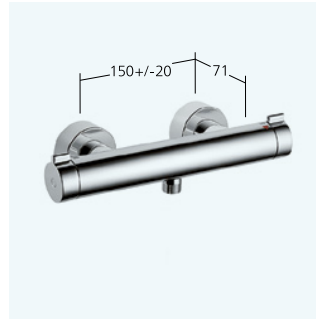

Shower

Thermostatic mixer design

- EcoProtect - water-saving device
- TouchProtect - anti-scald protection thanks to the "double skin" principle
- SkinProtect - Safety stop prevents scalding
- Turning handle to control flow
- Intrinsicly safe against backflow
- Thermostatic precision control unit
- constant water temperature (even when mains pressure fluctuates)
- fast response
- Wall connections 1/2" x 3/4", without shut-off valve eccentric 10 mm

26.009.130.000

all chrome AD 150 +/- 20 mm without hand shower and hose