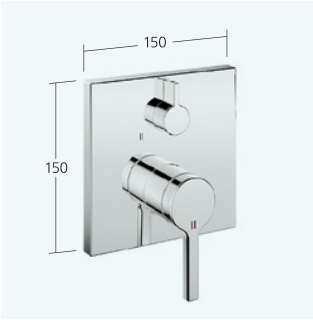

26.009.130.000

all chrome AD 150 +/- 20 mm without hand shower and hose

Shower

Lever mixer

- Intrinsicly safe against backflow
- Flow rate and temperature continuously variable
- Temperature limitation
- Wall connections 1/2" x 3/4", without shut-off valve eccentric 10 mm

21.462.330.000

all chrome AD 150 +/- 20 mm without hand shower and hose

**Tub**

- Trim kit with function unit
- Outflow top and below
 - Turning handle for diverter
 - Flow rate and temperature continuously variable
 - Scope of delivery:
 - Function unit, lever, cap, sleeve, cover plate, holder for escutcheon, diverter
 - Fastening of the cover plate without screws
 - To be ordered separately:
 - Unit for concealed installation KWC BLUEBOX®
 - 1/2", without shut-off valve, 39.999.900.931
 - 3/4" (1/2"), with shut-off valve, 39.999.910.931
 - 3/4", with shut-off valve 39.999.930.931