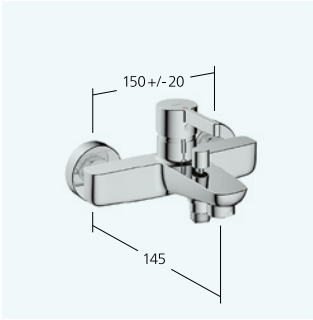

12.548.042.000FL all chrome A 140
with pop-up valve

12.548.052.000FL all chrome A 140
without pop-up valve

**Basin**

Lever mixer

- CoolFix - Cold water flow with a centered lever
- EcoProtect - water-saving device
- Fixed spout
 - Neoperl® Perlator®
- OptimalSpace - ample space for washing or working
- Flow rate and temperature continuously variable
- Temperature limitation

12.548.032.000FL all chrome A 140
with pop-up valve

12.548.072.000FL all chrome A 140
without pop-up valve

**Bidet**

Lever mixer

- Fixed spout
 - ball joint aerator Neoperl® Perlator®
- Flow rate and temperature continuously variable
- Temperature limitation

13.541.041.000FL all chrome A 130
with pop-up valve

**Tub**

Lever mixer

- Diverter with automatic reset
- Intrinsically safe against backflow
- Fixed spout
 - Neoperl® Perlator®
- Flow rate and temperature continuously variable
- Wall connections 1/2" x 3/4", without shut-off valve eccentric 10 mm

20.542.332.000

all chrome AD 150 +/- 20 mm, A 145
without hand shower, hose and bracket

**Shower**

Lever mixer

- Intrinsically safe against backflow
- Flow rate and temperature continuously variable
- Wall connections 1/2" x 3/4", without shut-off valve eccentric 10 mm