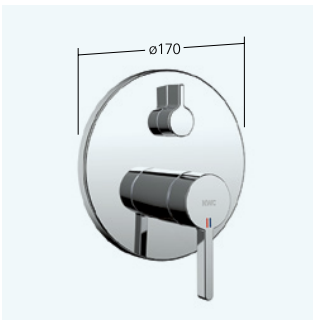

20.542.332.000

all chrome AD 150 +/- 20 mm, A 145
without hand shower, hose and bracket

**Shower**

Lever mixer

- Intrinsically safe against backflow
- Flow rate and temperature continuously variable
- Wall connections 1/2" x 3/4", without shut-off valve eccentric 10 mm

21.542.330.000

all chrome AD 150 +/- 20 mm
without hand shower and hose

**Tub**

Trim kit with function unit

- Outflow top and below
- Turning handle for diverter
- Flow rate and temperature continuously variable
- Scope of delivery:
 - Function unit, lever, cap, sleeve, cover plate, holder for escutcheon, diverter
 - Fastening of the cover plate without screws
- To be ordered separately:
 - Unit for concealed installation KWC BLUEBOX®
 - 1/2", without shut-off valve, 39.999.900.931
 - 3/4" (1/2"), with shut-off valve, 39.999.910.931
 - 3/4", with shut-off valve, 39.999.930.931

20.544.502.000 all chrome

20.544.512.000 all chrome
with vacuum breaker

**Shower**

Trim kit with function unit

- Outflow top or below
- Flow rate and temperature continuously variable
- Scope of delivery:
 - Function unit, lever, cap, sleeve, cover plate, holder for escutcheon
 - Fastening of the cover plate without screws
- To be ordered separately:
 - Unit for concealed installation KWC BLUEBOX®
 - 1/2", without shut-off valve, 39.999.900.931
 - 3/4" (1/2"), with shut-off valve, 39.999.910.931
 - 3/4", with shut-off valve, 39.999.930.931

21.544.502.000 all chrome**Bathtub spout style**

- Fixed spout
- Neoperl® SLIM®
- Connecting thread 1/2"

26.008.043.000 all chrome A 200**Sliding wall bar kit fit**

- Ball joint bracket, elevation adjustment lockable
- Tube diameter 18 mm
- Cleaning-friendly faceplate
- three different setting options
 - Spray, Massage spray und Mix spray
- Scope of delivery:
 - Hand shower KWC FIT-E trio 26.000.132.000
 - Shower hose 1600 mm, plastic
 - KWC sliding wall bar FIT easy 26.000.507.000 (L 1100)