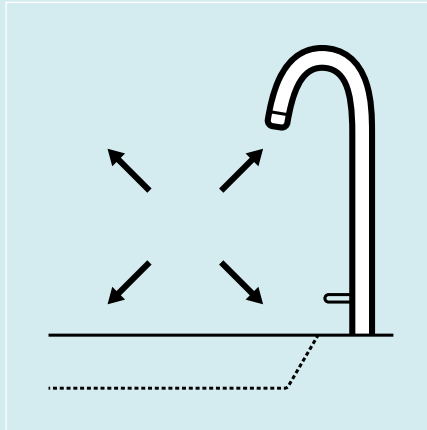

KWC

KWC
FIT

BEAUTY WITHOUT FRILLS

You reach perfection when there's nothing else to leave out. KWC FIT – a faucet pared down to the essentials. Ingenious functionality, top-quality workmanship, refined details, a pleasant feel and an attractive price – not to mention the aesthetics that visually emphasize the art of simplicity.

OptimalSpace

Practical yet elegant ergonomic design: OptimalSpace features long, tall spouts that provide ample space for washing and or working.

**Basin**

Lever mixer

- EcoProtect - water-saving device
- Fixed spout
 - Neoperl® Perlator®
- Flow rate and temperature continuously variable
- Temperature limitation

12.548.041.000FL all chrome A 100
with pop-up valve

12.548.051.000FL all chrome A 100
without pop-up valve

**Basin**

Lever mixer

- CoolFix - Cold water flow with a centered lever
- EcoProtect - water-saving device
- Fixed spout
 - Neoperl® Perlator®
- Flow rate and temperature continuously variable
- Temperature limitation