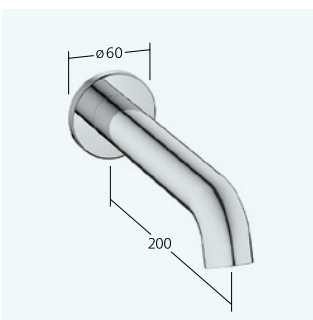

20.542.332.000

all chrome AD 150 +/- 20 mm, A 145
without hand shower, hose and bracket

**Shower**

Lever mixer

- Intrinsically safe against backflow
- Flow rate and temperature continuously variable
- Wall connections 1/2" x 3/4", without shut-off valve eccentric 10 mm

21.542.330.000

all chrome AD 150 +/- 20 mm
without hand shower and hose

**Tub**

Trim kit with function unit

- Outflow top and below
- Turning handle for diverter
- Flow rate and temperature continuously variable
- Scope of delivery:
 - Function unit, lever, cap, sleeve, cover plate, holder for escutcheon, diverter
 - Fastening of the cover plate without screws
- To be ordered separately:
 - Unit for concealed installation KWC BLUEBOX®
 - 1/2", without shut-off valve, 39.999.900.931
 - 3/4" (1/2"), with shut-off valve, 39.999.910.931
 - 3/4", with shut-off valve, 39.999.930.931

20.544.502.000 all chrome

20.544.512.000 all chrome
with vacuum breaker

**Shower**

Trim kit with function unit

- Outflow top or below
- Flow rate and temperature continuously variable
- Scope of delivery:
 - Function unit, lever, cap, sleeve, cover plate, holder for escutcheon
 - Fastening of the cover plate without screws
- To be ordered separately:
 - Unit for concealed installation KWC BLUEBOX®
 - 1/2", without shut-off valve, 39.999.900.931
 - 3/4" (1/2"), with shut-off valve, 39.999.910.931
 - 3/4", with shut-off valve, 39.999.930.931

21.544.502.000 all chrome**Bathtub spout style**

- Fixed spout
- Neoperl® SLIM®
- Connecting thread 1/2"

26.008.043.000 all chrome A 200**Sliding wall bar kit fit**

- Ball joint bracket, elevation adjustment lockable
- Tube diameter 18 mm
- Cleaning-friendly faceplate
- three different setting options
 - Spray, Massage spray und Mix spray
- Scope of delivery:
 - Hand shower KWC FIT-E trio 26.000.132.000
 - Shower hose 1600 mm, plastic
 - KWC sliding wall bar FIT easy 26.000.507.000 (L 1100)