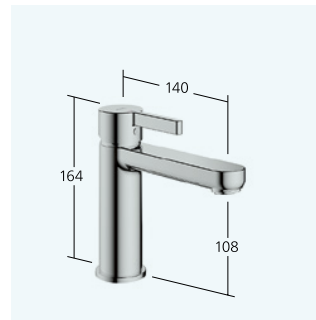

12.548.041.000FL all chrome A 100
with pop-up valve

12.548.051.000FL all chrome A 100
without pop-up valve

**Basin**

Lever mixer

- CoolFix - Cold water flow with a centered lever
- EcoProtect - water-saving device
- Fixed spout
 - Neoperl® Perlator®
- Flow rate and temperature continuously variable
- Temperature limitation

12.548.031.000FL all chrome A 100
with pop-up valve

**Basin**

Lever mixer

- EcoProtect - water-saving device
- Fixed spout
 - Neoperl® Perlator®
- OptimalSpace - ample space for washing or working
- Flow rate and temperature continuously variable
- Temperature limitation

12.548.042.000FL all chrome A 140
with pop-up valve

12.548.052.000FL all chrome A 140
without pop-up valve

**Basin**

Lever mixer

- CoolFix - Cold water flow with a centered lever
- EcoProtect - water-saving device
- Fixed spout
 - Neoperl® Perlator®
- OptimalSpace - ample space for washing or working
- Flow rate and temperature continuously variable
- Temperature limitation