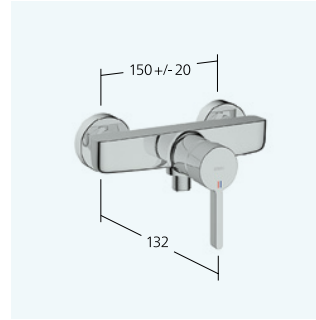

12.548.032.000FL all chrome A 140
with pop-up valve

12.548.072.000FL all chrome A 140
without pop-up valve

**Bidet**

Lever mixer

- Fixed spout
 - ball joint aerator Neoperl® Perlator®
- Flow rate and temperature continuously variable
- Temperature limitation

13.541.041.000FL all chrome A 130
with pop-up valve

**Tub**

Lever mixer

- Diverter with automatic reset
- Intrinsically safe against backflow
- Fixed spout
 - Neoperl® Perlator®
- Flow rate and temperature continuously variable
- Wall connections 1/2" x 3/4", without shut-off valve eccentric 10 mm

20.542.332.000

all chrome AD 150 +/- 20 mm, A 145
without hand shower, hose and bracket

**Shower**

Lever mixer

- Intrinsically safe against backflow
- Flow rate and temperature continuously variable
- Wall connections 1/2" x 3/4", without shut-off valve eccentric 10 mm

21.542.330.000

all chrome AD 150 +/- 20 mm
without hand shower and hose

**Tub**

Trim kit with function unit

- Outflow top and below
- Turning handle for diverter
- Flow rate and temperature continuously variable
- Scope of delivery:
 - Function unit, lever, cap, sleeve, cover plate, holder for escutcheon, diverter
 - Fastening of the cover plate without screws
- To be ordered separately:
 - Unit for concealed installation KWC BLUEBOX®
 - 1/2", without shut-off valve, 39.999.900.931
 - 3/4" (1/2"), with shut-off valve, 39.999.910.931
 - 3/4", with shut-off valve, 39.999.930.931