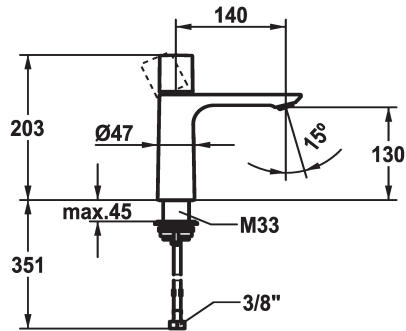

KWC ORA Lever mixer - Basin

Modell-Linie: ORA | 12.498.642.000FL ++
Taps | Manual taps

KWC-No.

12.498.052.000FL

all chrome, A 145, flexible connection hoses, without pop-up valve

12.498.642.000FL

all chrome, A 145, flexible connection hoses, with Push Open

- EcoProtect - water-saving device
 - Fixed spout
 - Neoperl® Perlator® SSR, swivelling jet regulator
 - OptimalSpace - ample space for washing or working
 - KWC cartridge M 35 OP
 - with ceramic discs
 - flow rate and temperature continuously variable
 - Flexible connection hoses 3/8"
 - QuickInstallation - Fastening via threaded connection with locking screws
 - Mounting hole size $\varnothing 35$ mm
- Flow rate 4 l/min (3 bar)
Acoustic group I