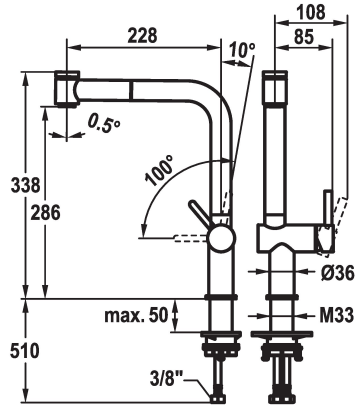

KWC BEVO E Lever mixer - Kitchen

Modell-Linie: **BEVO E | 10.531.003.700FL ++**
Taps | Manual taps

KWC-No.

10.531.003.700FL

stainless steel, A 230, flexible connection hoses

10.531.003.751FL

industrial black, A 230, flexible connection hoses

- Lever installation only possible on the right side
 - Child safety: cold water flow in lever position towards the front
- TouchProtect - anti-scald protection thanks to the "double skin" principle
- Pull-out spray
 - SprayClean - easy to clean and actively prevents limescale buildup
 - up to 600 mm pull-out length
 - PowerClean - needle spray mode, with automatic diverter reset
 - QuickConnect - Simple hose connection system
- Hose guide, swivelling 150°

- EasyLock - a pull-out spray that easily slides back into place
 - OptimalSpace - ample space for washing or working
 - KWC cartridge S 25
 - with ceramic discs
 - flow rate and temperature continuously variable
 - Flexible connection hoses 3/8"
 - QuickInstallation - Fastening via threaded connection with locking screws
 - Mounting hole size Ø35 mm
- Flow rate normal spray 8 l/min (3 bar)
Flow rate needle spray 7 l/min (3 bar)
Acoustic group I