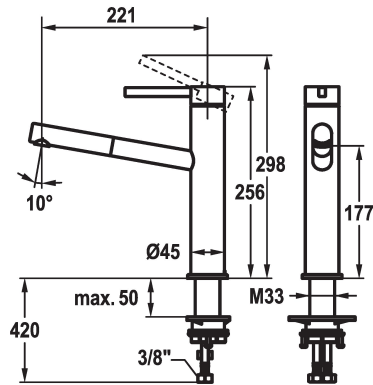

KWC BEVO E Lever mixer - Kitchen

Modell-Linie: BEVO E | 10.531.112.700FL ++
Taps | Manual taps

KWC-No.

10.531.112.700FL

stainless steel, A 220, flexible connection hoses

10.531.112.751FL

industrial black, A 220, flexible connection hoses

- TouchProtect - anti-scald protection thanks to the "double skin" principle
 - Pull-out aerator
 - Neoperl® Caché®
 - up to 700 mm pull-out length
 - QuickConnect - Simple hose connection system
 - Hose guide, swivelling 120°
 - EasyLock - a pull-out spray that easily slides back into place
 - KWC cartridge M 35 S
 - with ceramic discs
 - flow rate and temperature continuously variable
 - Flexible connection hoses 3/8"
 - QuickInstallation - Fastening via threaded connection with locking screws
 - Mounting hole size ø35 mm
- Flow rate 6 l/min (3 bar)
Acoustic group I