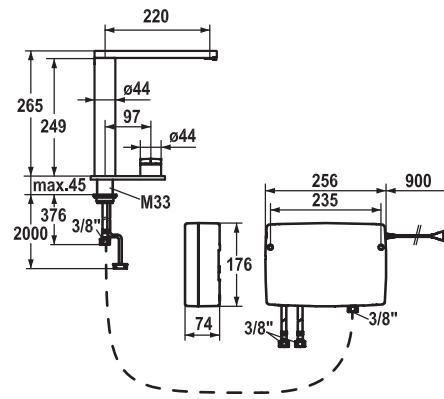

# KWC

**KBCULTURE**  
AWARD 2012

KWC-No.	Finish
<b>10.651.022.000FL</b>	all chrome
A 220, flexible connection hoses, mains receiver	

## Kitchen with LED-technology

IntelligentControl - electronic control

- touch light PRO technology
- touch'n'flow 1-2-3
- 3 preset temperatures and flow rates
- Microprocessor-control
  - touch'n'flow 1: cold water, 50% flow rate can be individually adjusted and saved
  - touch'n'flow 2: warm water, 50% flow rate can be individually adjusted and saved
  - touch'n'flow 3: hot water, 50% flow rate can be individually adjusted and saved
  - with cleaning programme
  - duration of water flow - safety indication: switch off automatically after 10 minutes
  - temperature limit can be adjusted
  - hot water disinfection (5 minutes) can be adjusted
  - can be restored to factory settings
- Swivel spout 360°
  - Neoperl® SLIM®
- OptimalSpace - ample space for washing or working
- touch light PRO control unit, maintenance-free
  - up-to-date microprocessor and drive technology
  - tried-and-tested valve technology
  - incl. installation materials
  - designed for wired connection to 1 operating unit (standard), wireless connection to 1 operating unit (optional)
- Flexible connection hoses 3/8"
- Fastening by means of threaded sleeve M33 x 1.5
- Mounting hole size ø35 mm
- Scope of delivery:
  - Mains receiver 100-240 V / operating voltage 15 V / cable length 900 mm
  - Control unit and wired operating unit / cable length 2000 mm
- To be ordered separately (optional or if necessary):
  - Extension set 1500 mm Z.536.352, comprising: stainless steel hose 1500 mm, 3/8" x 3/8", double nipple, sealing material
  - KWC ONO touch light PRO wireless operating unit

Subject to technical, range and model changes. Dimensions in mm.

[www.kwc.com](http://www.kwc.com) 22.04.2021