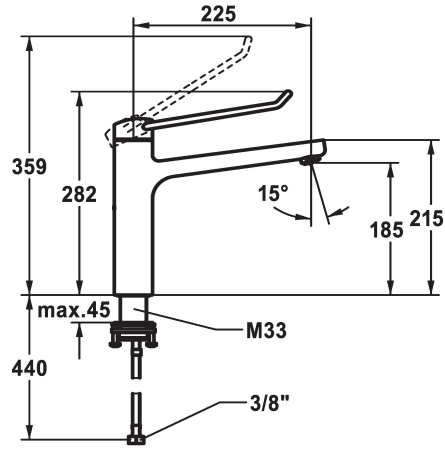

KWC VITA PRO 2.0 Lever mixer - Kitchen

Modell-Linie: VITA PRO 2.0

Taps | Manual taps

KWC-No.

10.521.023.000LLFL

all chrome, A 225, flexible connection hoses

- Operation designed for a secure grip, as well as safe and easy handling
- Ergonomic and robust operating lever, made of polyamide
 - to adjust the handling even better to suit personal requirements, the offset lever can be installed so that it is twisted into the cap (standard: see illustration)
- Swivel spout 150°
 - Neoperl® Perlator® laminar
- OptimalSpace - ample space for washing or working
- KWC cartridge M 35 S
 - with ceramic discs
 - flow rate and temperature continuously variable
 - temperature limitation
- Flexible connection hoses 3/8"
- QuickInstallation - Fastening via threaded connection with locking screws
- Mounting hole size $\varnothing 35$ mm
- Flow rate 12 l/min (3 bar)
- Acoustic group I