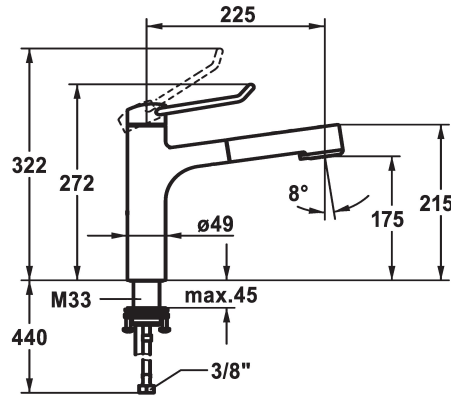

## KWC VITA PRO 2.0 Lever mixer - Kitchen

Modell-Linie: VITA PRO 2.0

Taps | Manual taps

### KWC-No.

**10.521.033.000FL**

all chrome, A 225, flexible connection hoses

- Operation designed for a secure grip, as well as safe and easy handling
- Ergonomic and robust operating lever, made of polyamide
  - to adjust the handling even better to suit personal requirements, the offset lever can be installed so that it is twisted into the cap (standard: see illustration)
- TouchProtect - anti-scald protection thanks to the "double skin" principle
- Intrinsically safe against backflow
- Pull-out spray
  - SprayClean - easy to clean and actively prevents limescale buildup
  - up to 600 mm pull-out length
  - TripleClean - Normal, soft, and power stream modes
  - hose surface to fit faucet surface
- QuickConnect - Simple hose connection system
- Hose guide, swivelling 120°
- EasyLock - a pull-out spray that easily slides back into place
- OptimalSpace - ample space for washing or working
- KWC cartridge M 35 S
  - with ceramic discs
  - flow rate and temperature continuously variable
  - temperature limitation
- Flexible connection hoses 3/8"
- QuickInstallation - Fastening via threaded connection with locking screws
- Mounting hole size  $\varnothing 35$  mm
- Flow rate normal spray 8 l/min (3 bar)
- Flow rate needle spray 9 l/min (3 bar)
- Acoustic group I