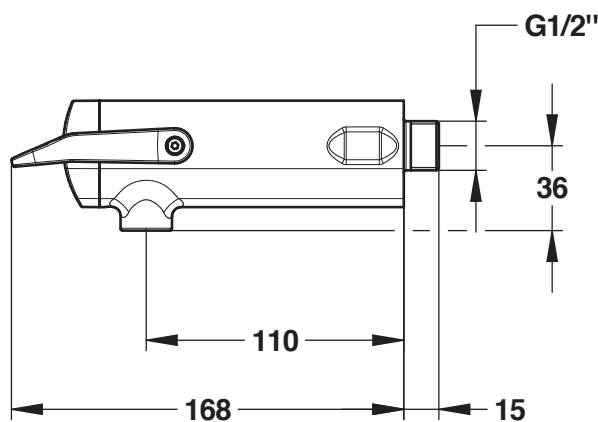

**Range:** Washbasin single self-closing tap

**Ref:** 64711 - PRESTO NEO DUO wall-mounted tap - Single timed-flow - 7 sec. (PRESTOGREEN)

**> Working pressure:**

- 1 to 5 bar

**> Flow:**

- 3 l/min at 3 bar - 4 position-setting
- Anti water-hammer system

**> Flow time:**

- 7 seconds - lever upwards or downwards

**> Hydraulic supply:**

- G 1/2" x 15

**> Thermal resistance:**

- This tap can withstand a thermal shock of 75°C for 30 minutes as part of a thermal shock programme

**> Convenience:**

- Soft-touch
- Two-coloured ergonomic lever, in glass fiber reinforced polymer

**> Delivered with:**

- 1 Filter gasket
- 1 coloured sticker

**> Standards / Approvals:**

- Acoustic class II
- Chrome-plated brass body compliant with standards NF EN1982 / NF EN12164 / NF EN12165
- Nickel-Chrome surface treatment compliant with NF EN12540
- Neutral Salt Spray (NSS) resistant: 200 h according to NF ISO 9227