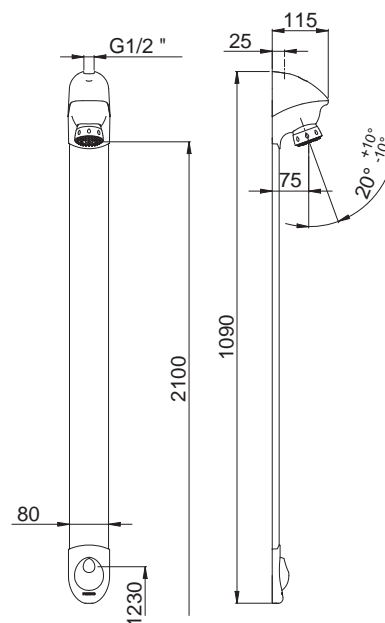

**Range:** Timed flow single tap for shower

**Ref:** 27400 - PRESTO DL 400 SE® single tap with straight stop valve

#### > Working pressure :

- 1 to 5 bar

#### > Flow :

- 8 l/min at 3 bar with integrated flow limiter (+ additional 6l/mn limiter)
- Anti-water-hammering design
- Fixed shower head with anti-limescale spikes

#### > Hydraulic supply :

- G 1/2" (15x21) Top water inlet with straight stop valve
- For cold or premixed water