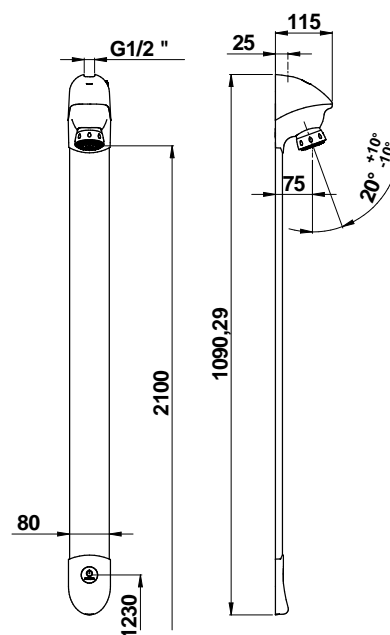

**Range:** Sensitive simple tap for shower

**Ref:** 27432 - PRESTO DL 400 E-TOUCH

#### > Working pressure :

- 1 to 5 bar

#### > Flow :

- 6 l/min at 3 bar with integrated flow limiter
- Anti-water-hammering design
- Fixed shower head with anti-limescale spikes

#### > Hydraulic supply :

- G 1/2" (15x21) Top water inlet with straight stop valve
- For cold or premixed water