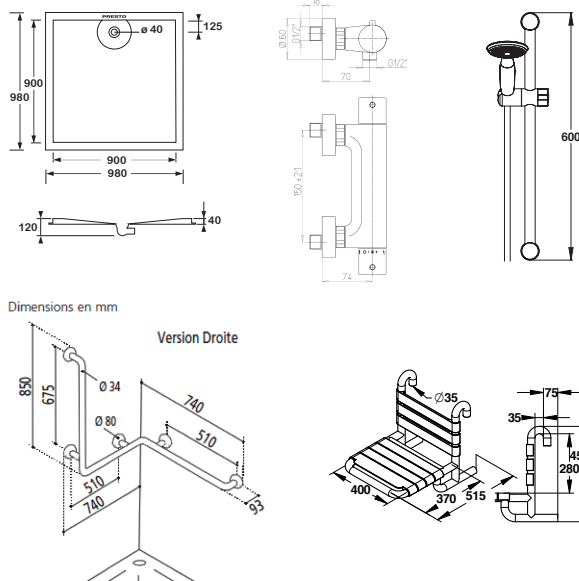

Range: Pack for accessibility

Ref: 60063 - Presto pack comfort for shower

> Function:

- This PRESTO Comfort shower pack consists of an extra-flat shower tray (with siphon included), a thermostatic wall-mounted mixer, a corner bar with a vertical bar, a hanging seat, and a complete shower bar, allows a quick and easy compliance of a bathroom for people with reduced mobility
- The extra-flat tray makes it easier for wheelchair users to reach comfort and safety for the user.
- The thermostatic mixing valve allows a precise adjustment of the desired temperature, a comfort particularly appreciated by the users and caregivers.

> Composition:

- Extra-flat shower tray 900 x 900 mm with floor drain ref. 60201
- Thermostatic wall-mounted mixer with ergonomic control ref.75640
- Corner bar with vertical bar in aluminum ABS antibacterial sheath ref. 60724
- Hanging shower seat in nylon sheathed aluminum ref.60420
- Shower rail complete with adjustable, flexible support and hand shower ref.60260

> Flow rate:

- 17 L / min at 3 bar

> Material and finish color:

- Chrome-plated solid brass body

> Standards / Approvals:

- Nickel-Chrome surface treatment according to NF EN12540
- Resistance to neutral salt spray (NSS): 200 h according to NF ISO 9227
- Certificate of Sanitary Compliance ACS

> Security:

- Anti-scalding safety: instant stop of hot water in case of cold water break
- Maximum delivered temperature: preset to 38 °

> Ergonomics:

- 50 mm ergonomic handle

> Delivered with:

- 2 sieve filter seals
- 2 eccentric fittings MM G 1/2 "(15x21) G3 / 4" (20x27)
- 2 rosettes