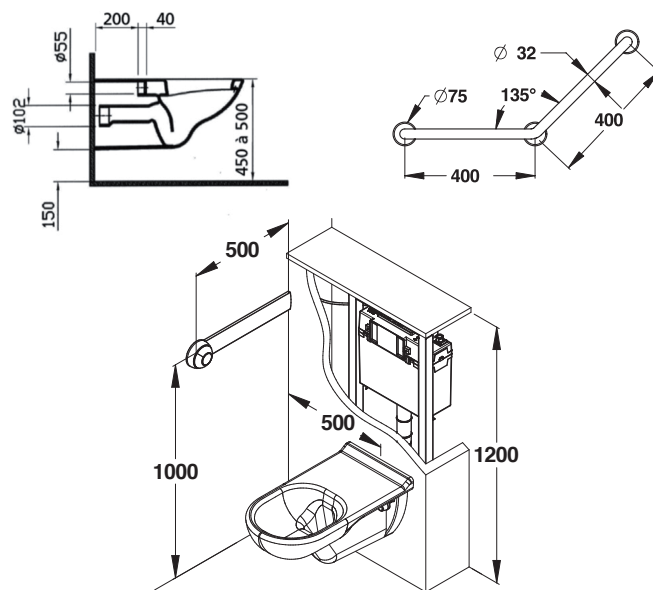

Range: Pack for accessibility

Ref: 60064 - Presto pack classic for WC

> Function:

- This PRESTO Classic Flush valve Pack consisting of an ergonomic 700 mm hanging toilet bowl, a toilet bowl lid, a self-supporting support frame with control pneumatic offset 500 mm, - and 135 ° bent grab bar in white epoxy stainless steel.
- The extended PRESTO bowl facilitates the transfer and positioning of the person with reduced mobility. The hanging toilet bowl also facilitates maintenance.
- Fast compliance. Ergonomics and flexibility of the flush valve control.
- 135 ° support bar for lifting the person with reduced mobility

> Composition:

- Hanging basin NF 700 mm ref. 60107
- Ergonomic toilet seat ref. 60118
- Self-supporting support frame complete with tank 500mm remote control pneumatic ref. 18605
- 135 ° stainless steel 304 white epoxy bent grab bar, 3 anchor points ref. 60529