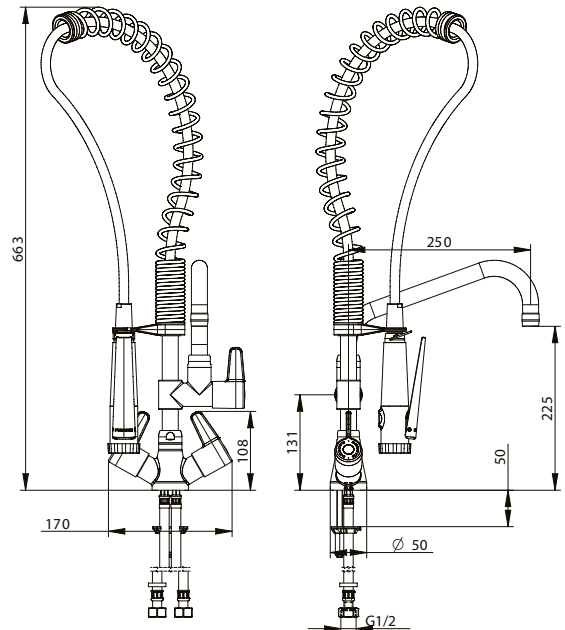

## > THE PRODUCT BENEFITS

- "Mini" format particularly suitable for small spaces: space saving
- Resistant to intensive use
- Spring flexibility
- Ergonomic hand shower with continuous flow function, and gripping surface limiting the risk of burns
- Fast filling of tanks: 26L / min at 3 bar
- Reinforced body / column interface
- Intuitive and ergonomic knobs: easy grip
- Product design
- Locking hook to avoid MSD (musculoskeletal disorder)
- PU sheath shower hose to avoid bacterial niches and facilitate cleaning
- Easy maintenance: presence of a slot under the red / blue pad allowing the passage of a screwdriver
- Ease of maintenance: availability of all spare parts
- Flow straightener to channel water and avoid lateral water splashes

## > Dimensions:

- Overall height: 663 mm

## > Model:

- Single-turn mixer with ceramic head 1/4 turn with flow rate of 26L / min at 3 bar
- 1/4 turn ceramic head tap with filling spout 250 mm projection - adjustable
- Black hand shower M 1/2 " with grip surface limiting the risk of burns
- Shower flow: 12L / Min (regulated) - User adjustable jet: concentrated or wetting - Anti-tartar spray nozzle - Locking hook for continuous flow - integrated NF check valve
- Interchangeable anti-tartar flow straightener
- Guide spring for stainless steel hose
- Adjustable shower holder on the left or right

## > Hydraulic supply:

- G 1/2 " (15x 21)